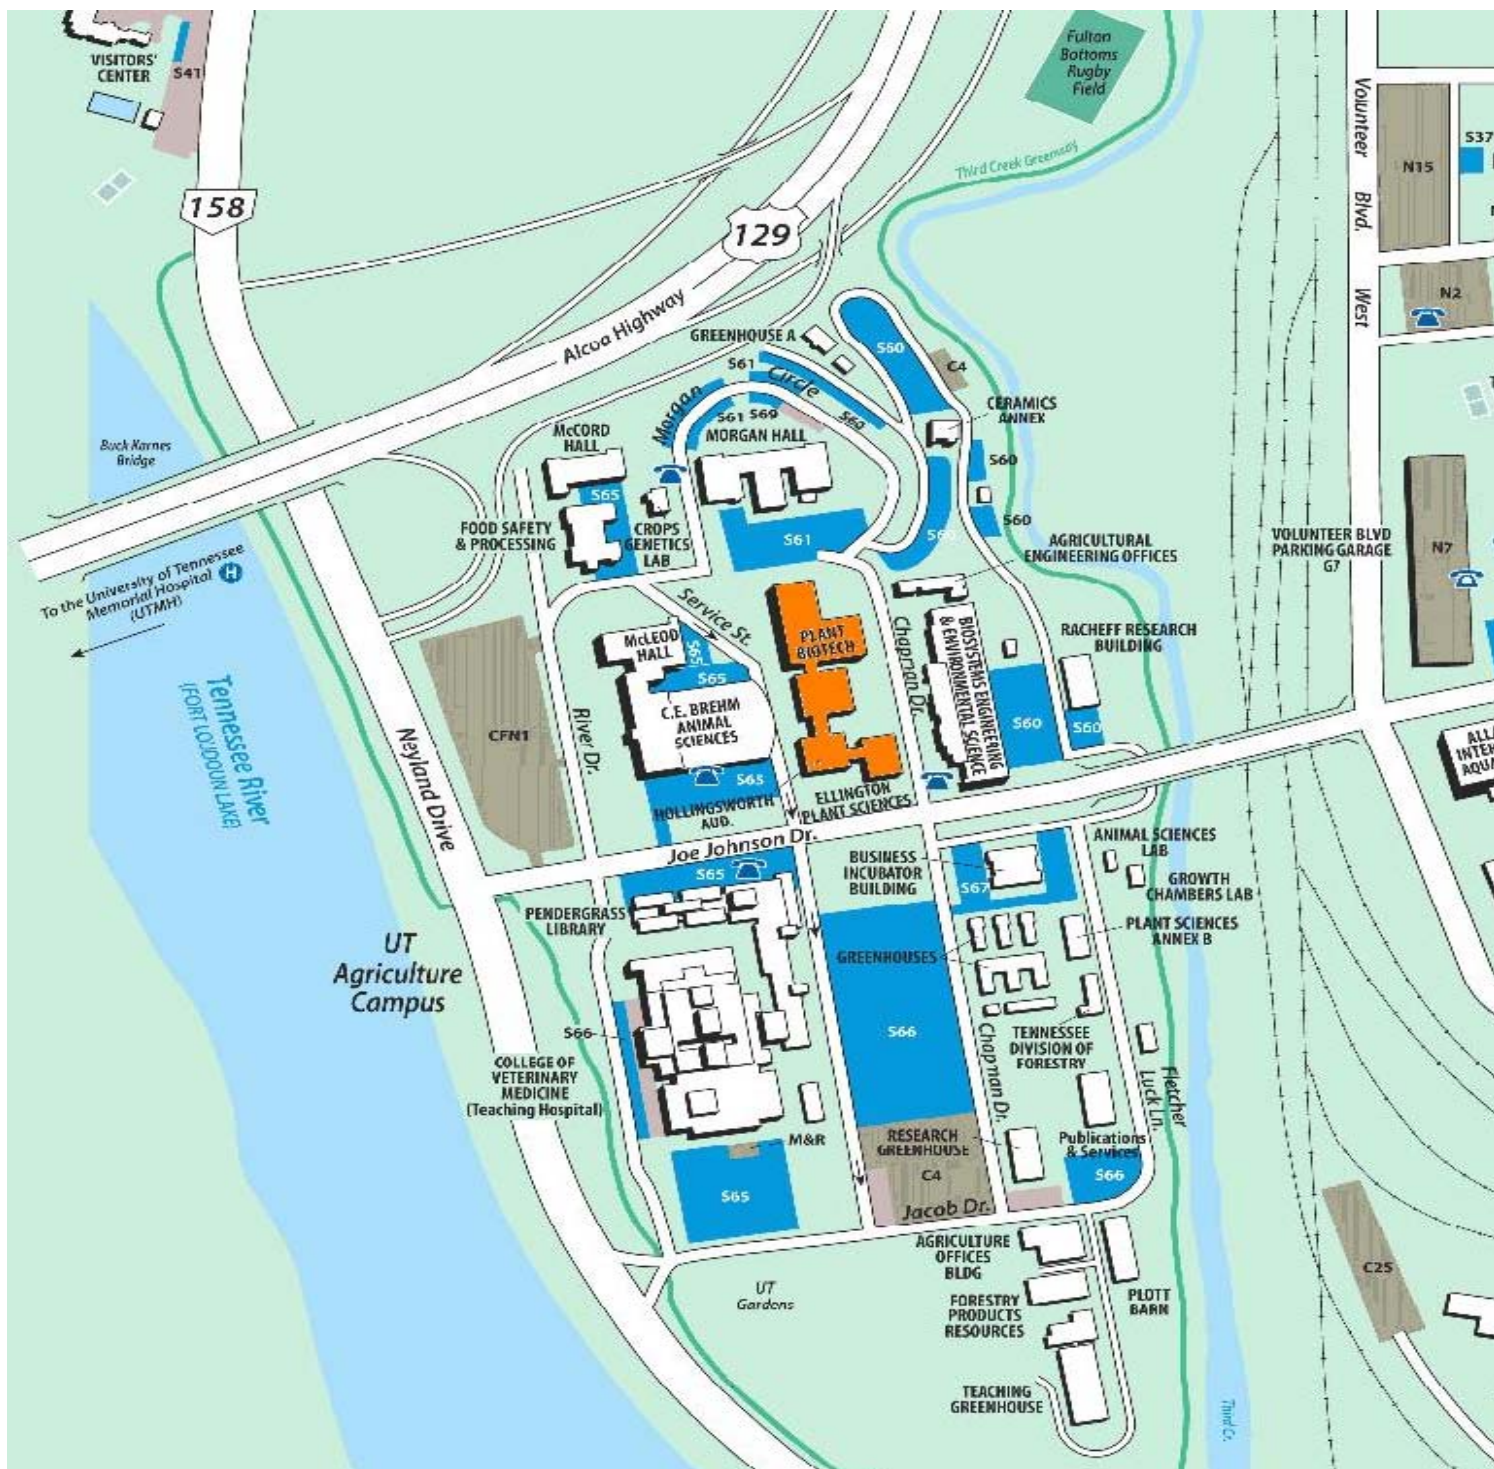

Hosted by University of Tennessee—Knoxville Plant Biotechnology Bldg. - 2505 E.J. Chapman Drive

Directions from Mc-Ghee Tyson Airport (US 129 North):

- Follow U.S. 129 (Alcoa Highway) north to Knoxville
- Take Neyland Drive exit
- Turn left onto Neyland Drive
- Turn left at traffic light onto Joe Johnson Drive
- Turn left at traffic light onto E. J. Chapman Drive
- Plant Biotechnology Bldg. is located on the left
- Festival of Roses Show will be held in Room 156/157